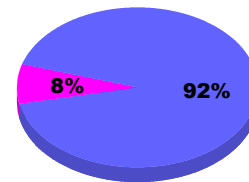

Legend: Goal (Cyan), Actual (Green), Dropped (Yellow), Gain Loss (Magenta)

Comparison of Membership Gain/Loss

Current Year Compared to the Previous Year

Legend: Current Year (Cyan), Previous Year (Green)

Gender Comparison 2012-2013

Jul/Aug/Sep

Legend: Male (Blue), Female (Magenta)